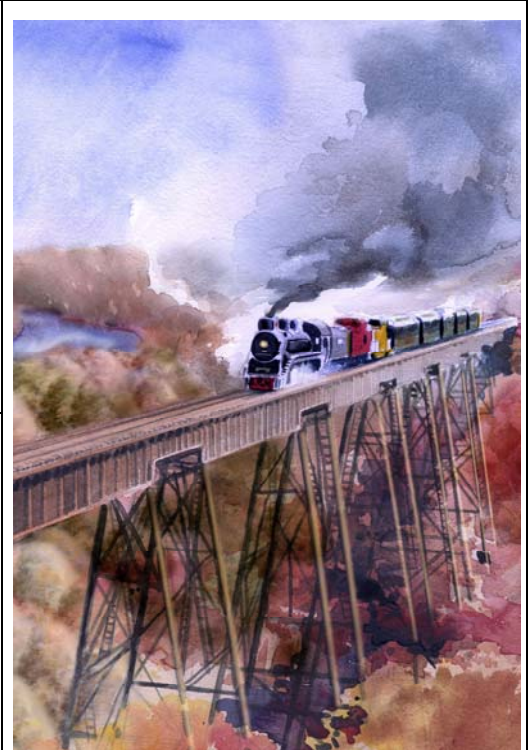

Boone & Scenic Valley RR, IA
Card, 5x7, 8x10