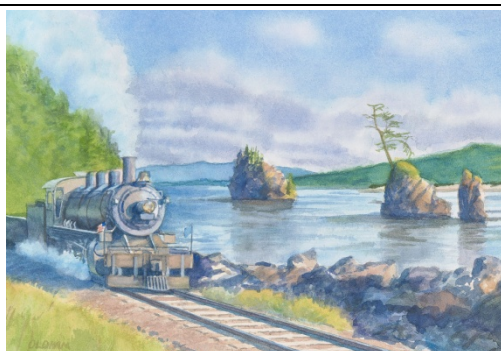

Mt. Rainier Scenic RR, WA
Card, 5x7, 8x10

Oregon Coast Scenic RR, OR
Card, 5x7, 7x10