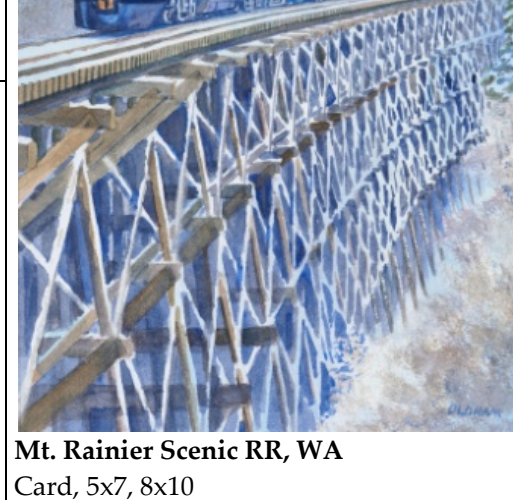

- **SMALL – Suggested retail price: \$10**  
Image size 5x7. Matte size 8x10.
- **LARGE – Suggested retail price: \$15**  
Image size 7x10, 8x10. Matte size 11x14.
- **Minimum order, each style: 2**

**White Pass & Yukon Route, AK**  
Card, 5x7, 8x10

**Union Pacific on Bridge, Yuma, AZ**  
Card, 5x7, 7x10

**Cable Car Museum, San Francisco, CA**  
Card, 5x7, 8x10

**Santa Fe #98, San Bernardino Depot, CA**  
Card, 5x7, 8x10

**Santa FE EMD F7, CA**  
Card, 5x7, 7x10

**Mt. Rainier Scenic RR, WA**  
Card, 5x7, 8x10

**Tehachapi Loop, CA**  
Card, 5x7, 7x10

**Oregon Coast Scenic RR, OR**  
Card, 5x7, 7x10