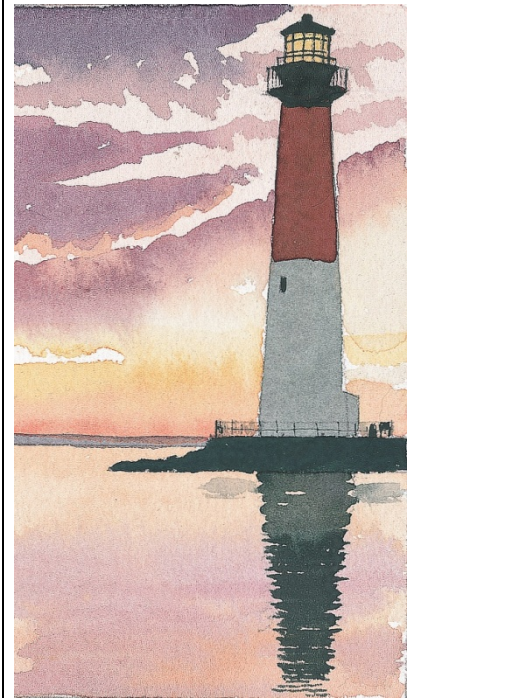

Barnegat, portrait Card, 4x7, 6x10