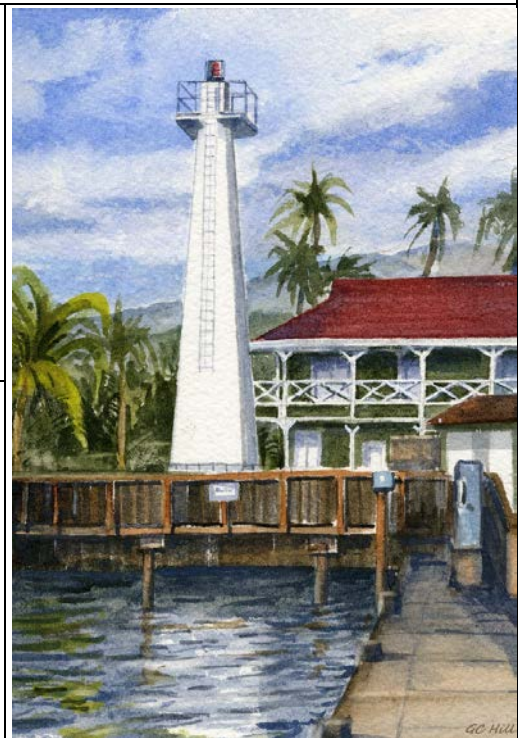

### ART PRINTS

Printed on heavy opaque paper, with off-white matte and white backing. Labeled on back with UPC bar code. Sealed in a clear acetate envelope. Size depends on original image format.

- **SMALL** – 5x7 in 8x10 matte. Suggested retail: \$10.00
  - **LARGE** – 7x10, 8x10 in 11x14 matte. Suggested retail: \$15.00
- Minimum order, each style: 2**

**Aloha Tower, Honolulu** Card, 5x7, 8x10

**Kilauea Point, aerial** Card, 5x7, 7x10

**Kilauea Point, Kaua'I** Card, 5x7, 8x10

**Lahaina, Maui** Card, 5x7, 8x10

**Makapu'u Point, O'ahu** Card, 5x7, 8x10

**Diamond Head, O'ahu** Card, 5x7, 8x10