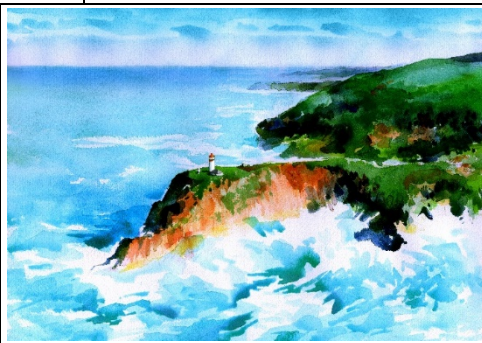

Kilauea Point, aerial Card, 5x7, 7x10