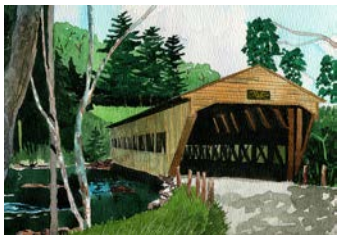

New Hampshire Covered Bridges

NOTECARDS

5x7" blank cards printed on white 80-lb cover stock. Labeled on back with UPC bar code. Packaged with opaque white square-flap envelope, in clear acetate sleeve.

- Suggested retail price: $4.00
- **Minimum order, each style: 6**

ART PRINTS

Printed on heavy opaque paper, with off-white matte and white backing. Labeled on back with UPC bar code. Sealed in a clear acetate envelope.

- Sizes: 4x7, 5x7 in 8x10 matte
- Suggested retail price: $10.00
- **Minimum order, each style: 2**

Albany 5x7, Card